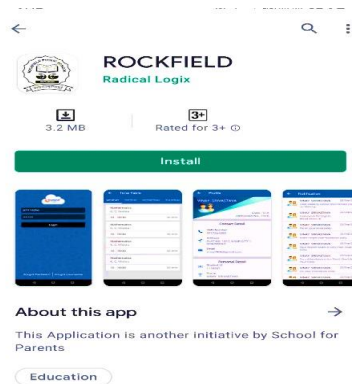

LOGIN SCREEN & OTHER IMPORTANT INFORMATION FOR ANDROID USERS

- Download the Mobile App using the Link given below

App Link:

<https://play.google.com/store/apps/details?id=com.radicallogix.rockfield>

OR

Type "**ROCKFIELD**" in Play Store and install the App directly on your Mobile.

- Access Parent Portal with username and password which you receive on 30/07/21 by afternoon through SMS from school.
- **User id:** Prefix 'st'+ Student Id. e.g. st111250
- **Password:** Student will enter the password received through SMS by the school.